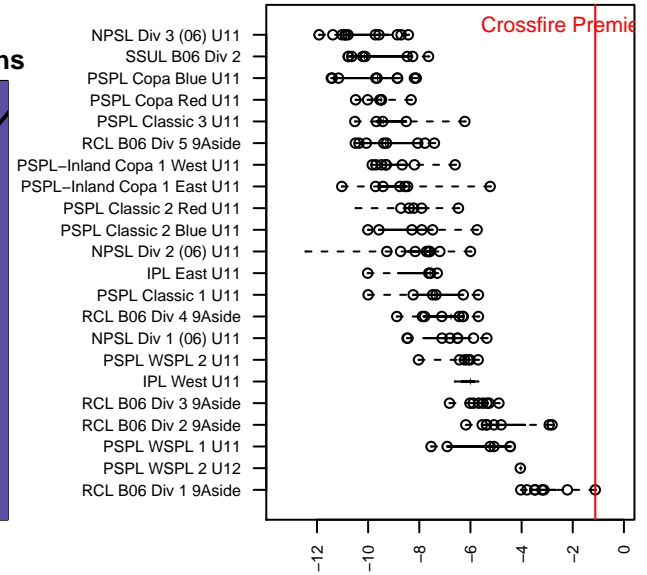

Crossfire Premier A B06

Crossfire Premier SC
 Redmond, WA
 B06 total strength=1178
 attack=6.04 defense=2.28
 fall league = RCL B06 Div 1 9Aside
 spr league = Win RCL B06 Div 1
 notes= James 2015

alt names used:
 CROSSFIRE PREMIER B06 A (WA)
 CROSSFIRE2006-TEAM LETHERMAN
 Crossfire Premier B06 A
 CROSSFIRE PREMIER B2006 A (WA)
 Crossfire Premier B06 A
 Crossfire Premier B06 A

**attack and defense variance (black dot)
relative to other teams
and top 10 in region**

**attack and defense rating
relative to others at age
and all opponents in last 13 months**

Performance relative to 13 month average