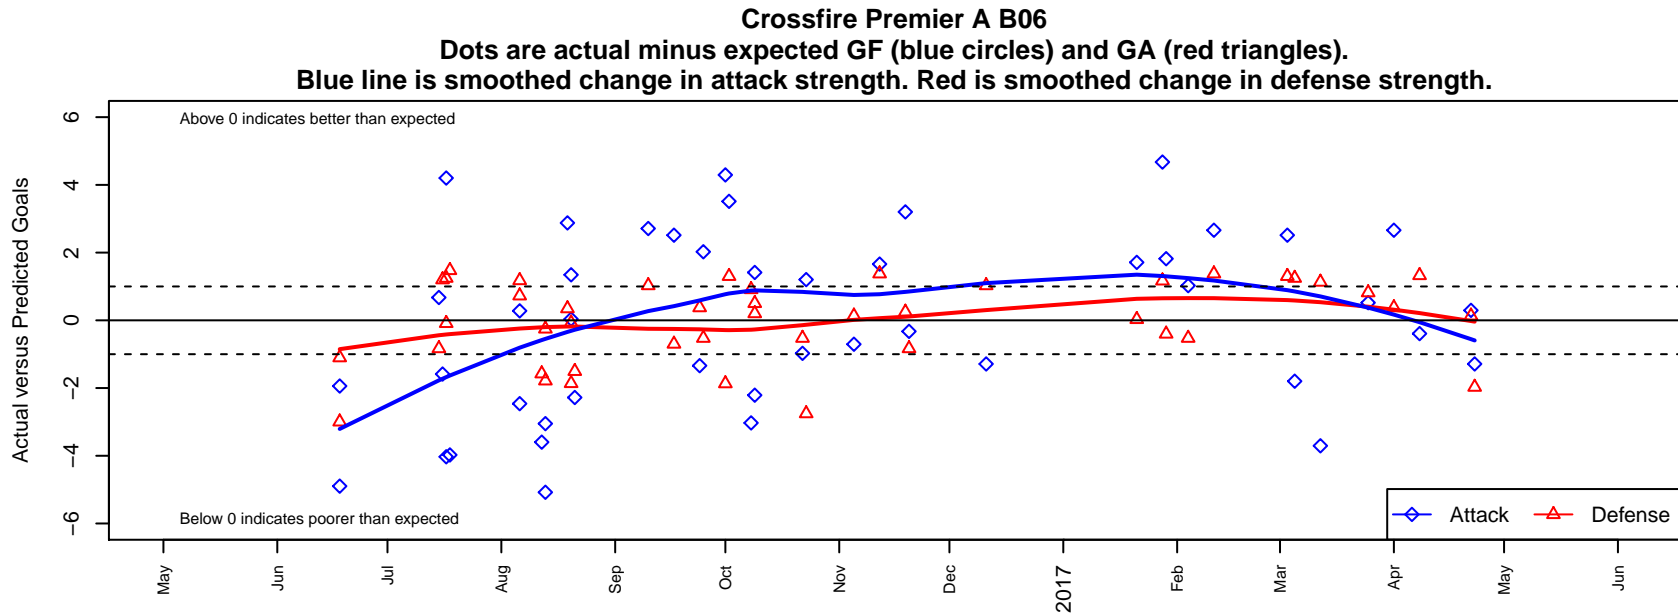

Crossfire Premier A B06

Crossfire Premier SC
 Redmond, WA
 B06 total strength=1178
 attack=6.04 defense=2.28
 fall league = RCL B06 Div 1 9Aside
 spr league = Win RCL B06 Div 1
 notes= James 2015

alt names used:
 CROSSFIRE PREMIER B06 A (WA)
 CROSSFIRE2006-TEAM LETHERMAN
 Crossfire Premier B06 A
 CROSSFIRE PREMIER B2006 A (WA)
 Crossfire Premier B06 A
 Crossfire Premier B06 A

**attack and defense variance (black dot)
relative to other teams
and top 10 in region**

**attack and defense rating
relative to others at age
and all opponents in last 13 months**

Performance relative to 13 month average