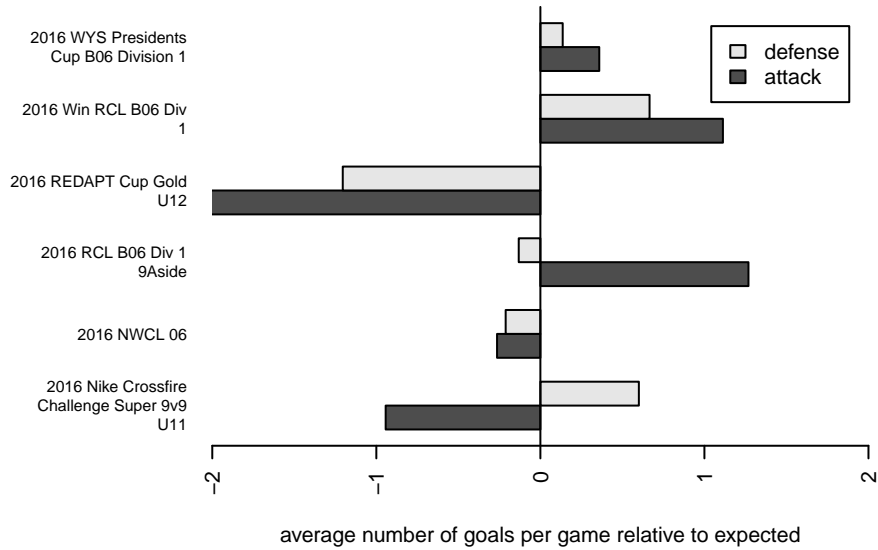

Crossfire Premier A B06

Crossfire Premier SC
 Redmond, WA
 B06 total strength=1178
 attack=6.04 defense=2.28
 fall league = RCL B06 Div 1 9Aside
 spr league = Win RCL B06 Div 1
 notes= James 2015

alt names used:
 CROSSFIRE PREMIER B06 A (WA)
 CROSSFIRE2006-TEAM LETHERMAN
 Crossfire Premier B06 A
 CROSSFIRE PREMIER B2006 A (WA)
 Crossfire Premier B06 A
 Crossfire Premier B06 A

Venues played:
 2016 US Club Regionals 2005
 2016 Nike Crossfire Challenge Super 9v9 U11
 2016 Surf Cup Super Black U11
 2016 REDAPT Cup Gold U12
 2016 NWCL 06
 2016 RCL B06 Div 1 9Aside
 2016 Win RCL B06 Div 1
 2016 WYS Presidents Cup B06 Division 1

**attack and defense variance (black dot)
relative to other teams
and top 10 in region**

**attack and defense rating
relative to others at age
and all opponents in last 13 months**

Performance relative to 13 month average