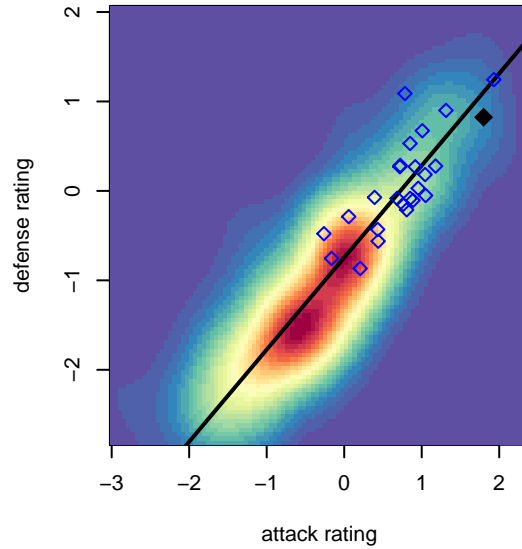

Crossfire Premier A B06

Crossfire Premier SC
 Redmond, WA
 B06 total strength=1178
 attack=6.04 defense=2.28
 fall league = RCL B06 Div 1 9Aside
 spr league = Win RCL B06 Div 1
 notes= James 2015

alt names used:
 CROSSFIRE PREMIER B06 A (WA)
 CROSSFIRE2006-TEAM LETHERMAN
 Crossfire Premier B06 A
 CROSSFIRE PREMIER B2006 A (WA)
 Crossfire Premier B06 A
 Crossfire Premier B06 A

**attack and defense variance (black dot)
relative to other teams
and top 10 in region**

**attack and defense rating
relative to others at age
and all opponents in last 13 months**

Performance relative to 13 month average