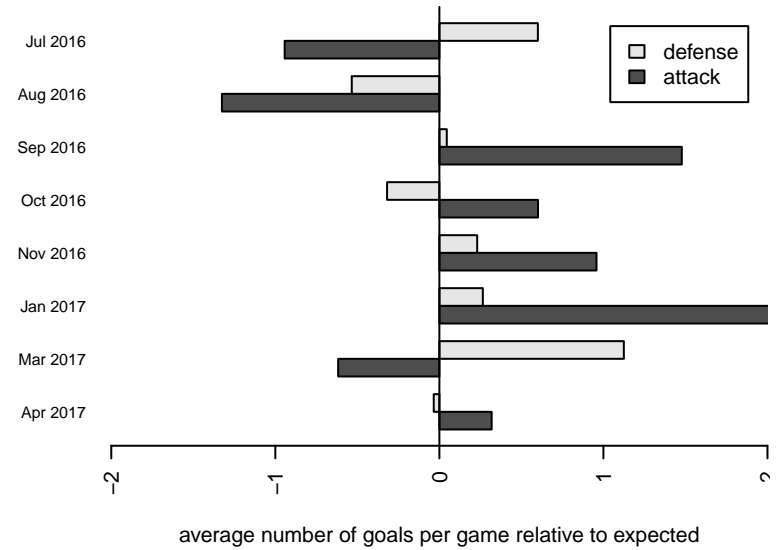

Performance relative to 13 month average